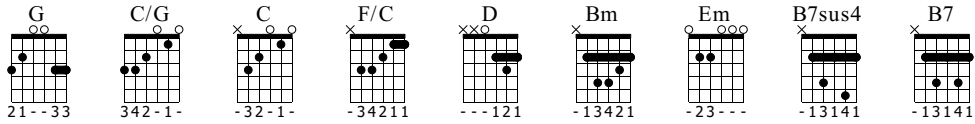

Suspicious Minds

Elvis Presley
The Number One Hits

Words & Music by Francis Zambon

Standard tuning

♩ = 116

To understand the rhythm, press F5 (Shortcut Key)

Intro

G C/G G C/G

S-Gt

f
let ring

TAB

G C/G G C/G

let ring

TAB

Verse

G C/G G C/G C F/C