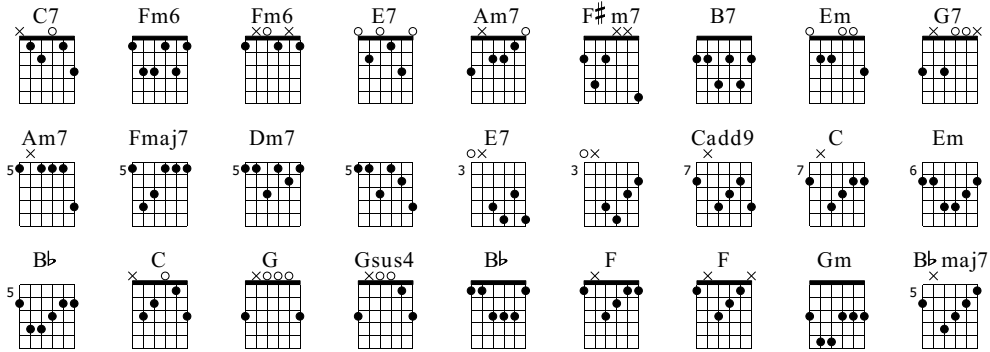

Prière Pour Michel Lopez

Marcel Dadi
Guitar Legend 1

Standard tuning

♩ = 100

N-Gt

f
let ring

C7 Fm6

Fm6 E7 Am7 F#m7 B7 Em

let ring

Ralenti

♩ = 90 ♩ = 85 ♩ = 80 ♩ = 75 ♩ = 100

1. 2. G7 Am7

let ring

TAB

Fmaj7 Dm7 E7

let ring