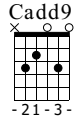

# Tears

Dream Theater  
Acoustic Dreams

Words & Music by Mike Portnoy I guess

Standard tuning

♩ = 90

**Theme**

S-Gt

Theme section musical notation for guitar. It consists of a treble clef staff in 4/4 time and a guitar tablature staff. The treble staff shows a melodic line starting on the 4th string, 2nd fret. The tablature staff shows the corresponding fret numbers: 0-6-0-6-0, 0-6-0-7, 0-6-0-7, 0-6-0-7. A dynamic marking 'f' is present.

**All of the...**

All of the... section musical notation for guitar. It consists of a treble clef staff in 4/4 time and a guitar tablature staff. The treble staff shows a melodic line starting on the 4th string, 2nd fret. The tablature staff shows the corresponding fret numbers: 0-6-0-7, 0-6-0-7, 0-6-0-7, 0-6-0-7.

**Then lost...**

A7

Then lost... section musical notation for guitar. It consists of a treble clef staff in 4/4 time and a guitar tablature staff. The treble staff shows a melodic line starting on the 4th string, 2nd fret. The tablature staff shows the corresponding fret numbers: 2-0-0, 2-0-0, 0-6-0, 0-6-0, 0-6-0, 0-6-0.

A7sus4

A7

Musical notation for the fifth system, measures 32-35. The treble clef staff shows a melody starting on G4, moving to A4, B4, C5, and then a series of chords. The guitar tab below shows fingerings: 0-6-0-6-0 for the first measure, and 3-0-2-0-2-0 for the next three measures.