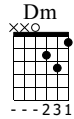

# Tears

Dream Theater  
Acoustic Dreams

Words & Music by Mike Portnoy I guess

Standard tuning

♩ = 90

**Theme**

S-Gt

Theme section musical notation for guitar. It consists of a treble clef staff in 4/4 time and a guitar tablature staff. The treble staff shows a melodic line starting on the 4th string, 2nd fret. The tablature staff shows the corresponding fret numbers: 0-6-0-6-0, 0-6-0-7, 0-6-0-7, 0-6-0-7. A dynamic marking 'f' is present.

**All of the...**

All of the... section musical notation for guitar. It consists of a treble clef staff in 4/4 time and a guitar tablature staff. The treble staff shows a melodic line starting on the 4th string, 2nd fret. The tablature staff shows the corresponding fret numbers: 0-6-0-7, 0-6-0-7, 0-6-0-7, 0-6-0-7.

**Then lost...**

A7

Then lost... section musical notation for guitar. It consists of a treble clef staff in 4/4 time and a guitar tablature staff. The treble staff shows a melodic line starting on the 4th string, 2nd fret. The tablature staff shows the corresponding fret numbers: 2-0-0, 2-0-0, 0-6-0, 0-6-0, 0-6-0, 0-6-0.

A7sus4

A7

Musical notation for the fifth system, measures 32-35. The treble clef staff shows a melody starting on G4, moving to A4, B4, C5, and then a series of chords. The guitar tab below shows fingerings: 0-6-0-6-0 for the first measure, and 3-0-2-0-2-0 for the next three measures.