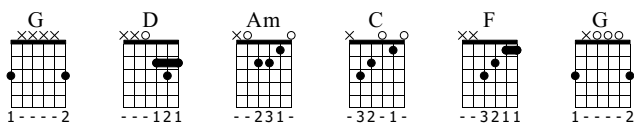

Coin Operated Boy

The Dresden Dolls
The Dresden Dolls

Standard tuning

♩ = 120

Intro
G

S-Gt

f

TAB

Verse Part A
5

D

TAB

Verse Part B
9

Am

D

TAB

Verse Part B
13