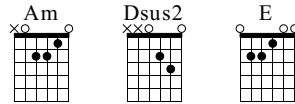

can't believe it's true

Rory Gallagher

Standard tuning

♩ = 115

S-Gt

f let ring - - - - *f* let ring - | let ring - | let ring let ring - | 5x

TAB: 1-5 | 5-3-1 | 1-0-0 | 2-0-2 | 3-2

Am Am Dsus2 Dsus2 Dsus2 Dsus2 Am Dsus2

5x let ring

TAB: 0 1 2 2 | 0 1 2 2 | 0 1 2 2 | 0 1 2 2 | 0 1 2 2 | 0 3 2 0 | (0) 3 3 3 | (2) 2 2 2 | (0) 0 0 0 | 0 0 0 0 | 0 0 0 0 | 5x 0 3 2 0 | 0 1 2 2 | 0 1 2 2 | 0 3 2 0

Dsus2 Am E

let ring let ring - | let ring - | let ring let ring - | 5x