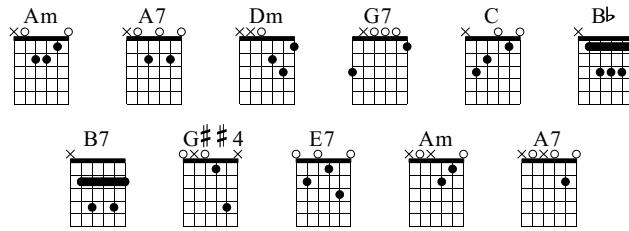

Hino do Fluminense

Fluminense

Words & Music by Lamartine Babo / Lyrio Pannicalli

Dropped D
⑥=D

♩ = 105

estevan_oliveira@ig.com.br

N-Gt

Am A7

mf

0 0 0 0 0 0 0 0 0 0 0 0 0 0 0 0
1 1 1 1 1 1 1 1 1 1 1 1 2 2 2 2
2 2 2 2 2 2 2 2 2 2 2 2 2 2 2 2
0 0 0 0 0 0 0 0 0 0 0 0 2 2 2 2

Dm G7 C

1 1 1 1 1 1 1 1 1 1 0 0 0 0 0 0
3 3 3 3 3 3 0 0 0 0 1 1 1 1 1 1
2 2 2 2 2 2 0 0 0 0 0 0 0 0 0 0
0 0 0 0 0 0 3 3 3 3 3 3 3 3 3 2

Bb Am B7 G#4

0 0 0 0 0 0 4 4 4 4 4 4 4 4
1 1 1 1 1 1 2 2 2 2 2 2 1 1
2 2 2 2 2 2 4 4 4 4 4 4 0 0
0 0 0 0 0 0 2 4 2 4 0 0 0 0

Am B7

TAB

0	0	0	0	0	0	0	0	0	0	4	4	4	4	4
1	1	1	1	1	1	1	1	1	1	2	2	2	2	2
2	2	2	2	2	2	2	2	2	2	4	4	4	4	4
0		3	2	2	0	3	2	0	0	2	2	2	2	2