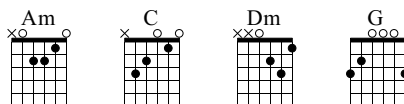

Çââçää îî èiäiè ñîëiöå

Kèñ

Çââçää îî èiäiè ñîëiöå

Standard tuning

♩ = 120

E-Gt

Am Áûëúé ñiää...

C Dm

G