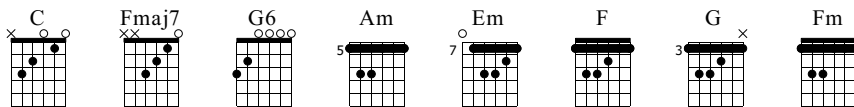

Ca m'étonne pas

Mickey 3d

Tu vas pas mourir de rire

Words & Music by Michaël Furnon

Standard tuning

♩ = 120

S-Gt

f

C Fmaj7 G6

C C Fmaj7 G6

C C Fmaj7 G6

C C Fmaj7 G6

TAB

The image displays four systems of guitar tablature for the song 'Ca m'étonne pas'. Each system consists of a musical staff in 4/4 time and a corresponding TAB line. The first system starts at measure 1 and includes a dynamic marking of *f*. The second system starts at measure 4, the third at measure 8, and the fourth at measure 12. Chord changes are indicated above the musical staff: C, Fmaj7, G6, C, Fmaj7, and G6. The TAB lines show the fret numbers for each string (T, A, B) and include fingerings (1, 2, 3) and strumming patterns (indicated by vertical lines with flags).