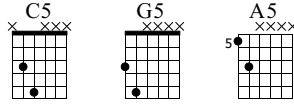

It spurts

Noir Désir

Tostaky

Standard tuning

♩ = 112

E-Gt

1

C5 G5 A5

f

T
A
B

5

T
A
B

8

T
A
B

11

T
A
B

14

T
A
B