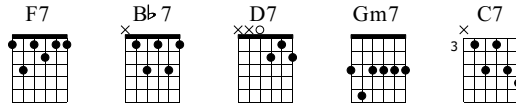

Blues For Herb

Emily Remler

Words & Music by Emily Remler

Standard tuning

♩ = 180

E-Gt

ff

let ring

let ring

TAB

5	6	4	6	7	6	4	6	6	6
								7	5
								7	6
								6	5

let ring

let ring

let ring

TAB

5	4	6	4	3	6	3	6	3	5	6	6	6	5	6	4	6	7	6	4	