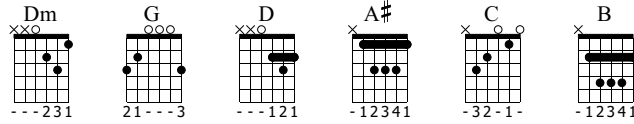

Cheap Honesty

Skunk Anansie
Post Orgasmic Chill

Words & Music by Skin, Len Arran

Standard tuning

♩ = 139

(clean guitar with Rotary effect)

Riff 1

S-Gt

4/4 time signature. *f* dynamic marking. Treble clef staff shows a melodic line starting on the 4th fret. Tablature staff shows fingerings: 1, 2, 0, 2, 4, 4, (4), 1, 2, 0, 2, 4, 4.

Riff 2

4/4 time signature. Treble clef staff shows a melodic line starting on the 4th fret. Tablature staff shows fingerings: (4), 3, 0, 0, 3, 0, 0, 3, 0, 0, 3, 0, 0, 2, 0, 2, 0, 2, 0.

8. Treble clef staff continues the melodic line. Tablature staff shows fingerings: 3, 0, 2, 0, 0, 2, 2, 1, 3, 2, 1, 3, 2, 0, 3, 0, 0, 3, 0, 0.

Chorus

11

TAB 3 0 3 0 | 3 0 3 0 | 3 3 3 3 3 | 5 5 5 5 5

B 1 0 0 0 | 1 0 0 0 | 1 1 1 1 1 | 3 3 3 3 3