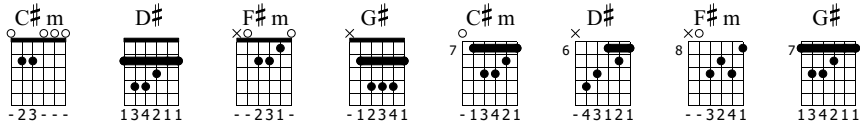

Soldierside

System Of A Down

Mezmerize

User Defined

- ① = C# ④ = B
- ② = G# ⑤ = F#
- ③ = E ⑥ = C#

♩ = 65

E-Gt

The score consists of four systems, each with a staff of music and a corresponding guitar tablature. Measure numbers 1, 2, 4, and 7 are indicated at the start of their respective systems. Chord changes are marked above the staff. The tablature includes fret numbers, bar lines, and 'let ring' instructions. The guitar is tuned to standard EADGBE.

Measures 1-2: C#m, D#

Measures 3-4: F#m, C#m, D#

Measures 5-6: G#, C#m, D#, F#m, C#m

Measures 7-10: D#, G#, C#m, D#

10 F#m C#m D# G#

let ring

TAB: 1 0 | 3 4 3 | 4 4 5 7 7

TAB: 0 0 0 0 | 2 2 2 2 | 2 4 4 0

15 D# G#

let ring

TAB: (6) (7) (8) (9) | (7) (8) (9)

TAB: 2 2 2 2 | 2 2