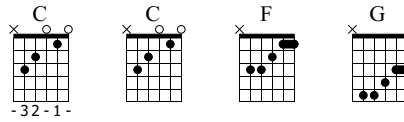

# Rudy, a message to you

the specials  
from the video

Standard tuning

♩ = 95

E-Gt

C C C

F F G G G C C C F F G G G Verse

TAB