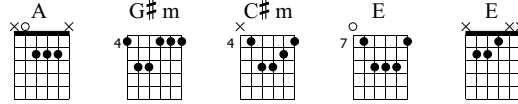

Nas ne dogonyat

Tatu

Standard tuning

♩ = 132

N-Gt

A G#m

f

TAB

C#m E

TAB

A G#m

TAB