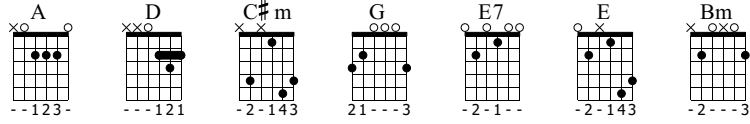

# Pense e Dance

Barão Vermelho  
Balada MTV

Words & Music by Rodrigo Santos

Standard tuning

♩ = 126

E-Gt

Chords: A, D, C#m, A, G, E7

The first system of guitar notation shows the first six measures. The treble clef staff is in G major (one sharp) and 4/4 time. The first measure has a whole note G4. The second measure has a whole note A4. The third measure has a whole note B4. The fourth measure has a whole note C#5. The fifth measure has a whole note D5. The sixth measure has a whole note E5. The guitar tablature below shows the fret numbers for each string.

0	2	4	0	3	0
2	3	5	2	0	0
2	2	1	2	0	0
0	0	4	0	2	2

Chords: A, D, C#m, A, G, E7, A, D, C#m, A, G, E7, A, D, C#m

The second system of guitar notation shows measures 7 through 12. The treble clef staff continues the melody. The guitar tablature shows the fret numbers for each string.

0	2	4	0	3	0	0	2	4	0	3	0	0	2	4
2	3	5	2	0	0	2	3	5	2	0	0	2	3	5
2	2	1	2	0	0	2	2	1	2	0	0	2	2	1
0	0	4	0	2	2	0	0	4	0	2	2	0	0	4

Chords: A, G, E7, A, D, C#m, A, G, E7, A, D, C#m, A, G, E7

The third system of guitar notation shows measures 13 through 16. The treble clef staff continues the melody. The guitar tablature shows the fret numbers for each string.

0	3	0	0	2	4	0	3	0	0	2	4	0	3	0
2	0	0	2	3	5	2	0	0	2	3	5	2	0	0
2	0	1	2	0	0	2	0	0	2	0	1	2	0	0
0	2	2	0	0	4	0	0	0	4	0	2	2	0	0

Chords: A, D, C#m, A, G, E7, A, D, C#m, A, G, E7, A, D, C#m

The fourth system of guitar notation shows measures 17 through 22. The treble clef staff continues the melody. The guitar tablature shows the fret numbers for each string.