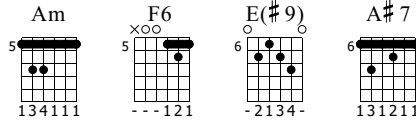

La trapouille des éléphants

Les Wiggles

Les wiggles partent en live

Standard tuning

♩ = 129

N-Gt

Am F6

f

TAB

E(#9)

TAB

A#7

couplet 1

TAB

TAB

Measures 1-9 of the guitar piece. The notation includes a treble clef staff with notes and a guitar TAB staff with fret numbers and bar lines.

Measures 10-12 of the guitar piece. The notation includes a treble clef staff with notes and a guitar TAB staff with fret numbers and bar lines.

Measures 13-14 of the guitar piece. The notation includes a treble clef staff with notes and a guitar TAB staff with fret numbers and bar lines.

Measures 15-16 of the guitar piece. The notation includes a treble clef staff with notes and a guitar TAB staff with fret numbers and bar lines.

Measures 17-18 of the guitar piece. The notation includes a treble clef staff with notes and a guitar TAB staff with fret numbers and bar lines.