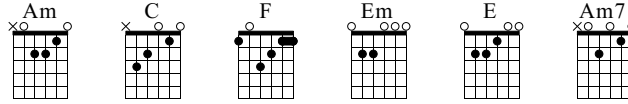

# Íàìàà êóüü

5' nizza (Ïyòìèòà)

Î5

Standard tuning

♩ = 82

N-Gt

Am C F Em and so on...

1

0 1 0 1 1 3 0 | 2 1 0 0 | 2 1 0 1 1 3 0

0 3 | 1 0 8 | 0 3

4

1 0 0 0 1 1 3 0 | 2 1 0 0 | 2 1 0 1 1 3 0

1 0 8 | 0 3 | 1 0 8 | 0 3

8

1 0 0 0 1 1 3 0 | 2 1 0 0 | 2 1 0 1 1 3 0

1 0 8 | 0 3 | 1 0 8 | 0 3