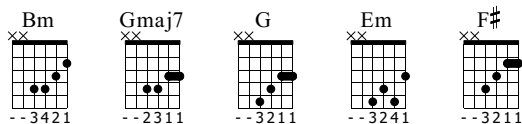

# Taste Of Blood

Archive

Words & Music by Archive

Standard tuning

Slowly ♩ = 88

**Intro**

S-Gt

Bm Gmaj7 Bm G

*f*

Em Bm F#

**#1 Verse**

**#2 Verse**

TAB

The score is written for guitar in standard tuning, 4/4 time, with a tempo of 88 bpm. It features a key signature of one sharp (F#). The Intro (measures 1-3) is marked 'f' and includes chords Bm, Gmaj7, Bm, and G. The first Verse (measures 4-7) includes chords Em, Bm, and F#. The second Verse (measures 12-15) includes chords Bm, F#, and Bm. Each measure contains a treble clef staff with a melodic line and a guitar tab staff with fret numbers and picking patterns.

16

T  
A  
B

20

Chords

T  
A  
B

27

T  
A  
B

35