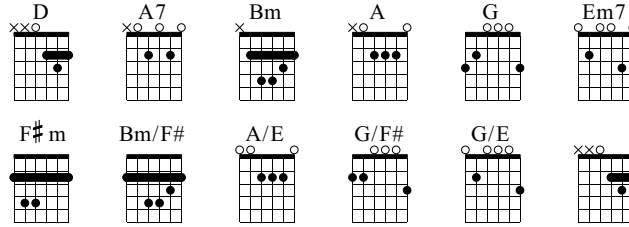

First Song

Ralph McTell

Not Till Tomorrow

Words & Music by Words and Music by Ralph McTell

Standard tuning

♩ = 114

Intro

D A7 Bm A G Em7 A7 D D A7

S-Gt

T
A
B

Bm A G Em7 A7 D D A7 Bm F#m

Verse 1

6

f I've writ- ten words that say I'm leav- ing

full full full

T
A
B

5 5 2 2 4 4 5 5 5 4

G A7 D D Bm A G Em7

11

and words ex- press the pain. Old songs lose young mean- ings, but

1/2 1/2 full

T
A
B

5 4 4 5 5 (5) 4 4 2 5 4 2 5 2

A7 Bm/F# A/E G G/F# G/E

Bm A G Em7 A7 Bm/F# A/E

54

young- el- ings, but new ones they gain. From chang- es that I've been through,

full full

TAB

5-4-2-5-2-4-5-2-2-(2)-4-5-4-7-6-4-7-7

G G/F# G/E D D Bm A G Em7 A7

59