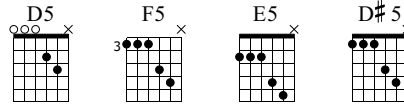

Admirável Chip Novo

Pitty
Admirável Chip Novo

Dropped D
⑥=D

♩ = 72

E-Gt

T
A
B

1.

T
A
B

4

let ring ----- | let ring

T
A
B

7

let ring ----- | let ring

T
A
B

31

The image shows a musical score for guitar. The top staff is a treble clef staff with a melodic line. The bottom staff is a guitar tablature staff. The tablature includes fret numbers (7, 8, 7) and a triplet of zeros (0 0 0) in the final measure.