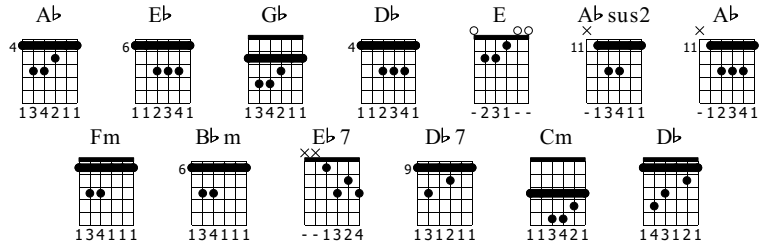

# Davy's On The Road Again

R. Robertson; J.S. Simon

Standard tuning

Moderate ♩ = 120

## INTRO

Ab Eb Gb Db E Gb

S-Gt

TAB

4 6 2 4 0 2  
 4 6 2 4 0 2  
 6 6 2 4 0 2  
 4 6 2 4 0 2  
 4 6 2 4 0 2

6 4 6 2 4 0 4 1 6 6  
 4 5 2 2 6 4 1 4 6 6  
 6 5 4 6 6 1 5 1 6 6  
 6 4 4 4 4 2 6 3 6 6  
 6 4 6 2 4 0 4 1 6 6

**VERSE**

Ab Eb 7 Eb 7 Eb 7 Eb 7 Eb 7 Db 7 Db 7 Eb 7 Eb 7

25

T  
A  
B

4 4 3 3 3 3 9 9 3 3  
4 4 2 2 2 2 9 9 3 3  
5 5 3 3 3 3 10 10 9 9  
6 6 1 1 1 1 9 9 1 1  
4 4 9 9 9 9 9 9 1 1