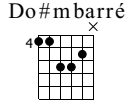

# XXL

Mylène Farmer

Standard tuning

♩ = 120

E F#m F#m E F#m

E-Gt

TAB 4 2 | 2 0 4 2

E F#m F#m E F#m E F#m

TAB 4 2 | 2 0 4 2 | 4 4 2

F#m E F#m E F#m

TAB 2 0 4 2 | 4 4 2

F#m E F#m E F#m

TAB 2 0 4 2 | 4 4 2

10 F#m E F#m E F#m

TAB

2	4	4
0	2	2

TAB

133

The image shows a musical score for guitar, measures 133 through 136. The top staff is a treble clef staff with a key signature of one sharp (F#). The melody consists of eighth notes and quarter notes. The bottom staff is a guitar tablature staff with fret numbers 4, 2, 4. The tablature is as follows: