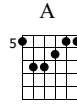

# XXL

Mylène Farmer

Standard tuning

♩ = 120

E F#m F#m E F#m

E-Gt

TAB 4 2 | 2 0 4 2

E F#m F#m E F#m E F#m

TAB

133

The image shows a musical score for guitar, measures 133 through 136. The top staff is a treble clef staff with a key signature of one sharp (F#). The melody consists of eighth notes and quarter notes. The bottom staff is a guitar tablature staff with fret numbers 4, 2, 4. The tablature is as follows: