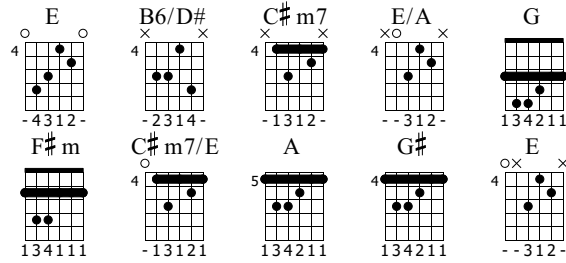

Golden Train

Justin Nozuka

Holly

Standard tuning

Quickly with Feeling ♩ = 120

Verse

S-Gt

E

f *mp*
Capo. fret 3
let ring

5 4 5 4 5 4 6 7 5 4 6 7 5 4 6 7

B6/D# C#m7

let ring

7 4 7 4 7 4 6 6 7 4 6 6 5 4 6 4

E/A

let ring

5 4 5 4 5 4 6 0 6 0 5 4 5 4 6 0

Chorus

Musical notation for measures 9-11. Chords: E, G. Includes "let ring" instruction and guitar TAB.

Musical notation for measures 12-14. Chords: F#m, E. Includes "let ring" instruction and guitar TAB.

Musical notation for measures 15-17. Chords: G, F#m, E. Includes "Da Capo" instruction and "let ring" instruction. Includes guitar TAB.

Musical notation for measures 18-20. Chords: G, F#m, E. Includes "Rock Strum (DDUUT)" instruction and "let ring" instruction. Includes guitar TAB.