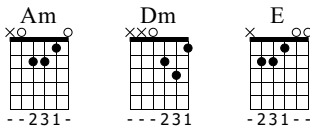

Pueblito Viejo

Standard tuning

Moderate ♩ = 130

S-Gt

Am Dm Am

6 E Am Dm

12 Am E Am Am

let ring