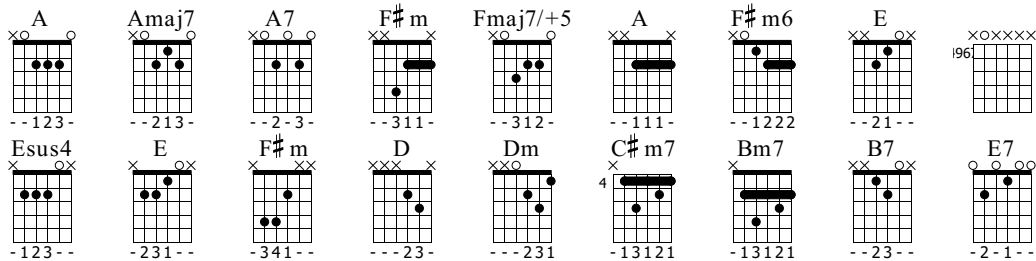

Endless Love (English Version)

Song & Lyrics by T. Howard, English Lyrics By ###

Yuna Ito

Song Rearrange By ###

Standard tuning

Moderate ♩ = 120

S-Gt

A Amaj7

84 B7 B7 D

TAB

0	2	0	2	2	2	0	2	0	2	2	2	3	2	2	3	2
1	2			2		2	1	2	0	2		0	2		3	2
2						2										

87 E7 A

TAB

0	0	1	0	2	0	2	2	2	2	2	2	2	2	2	2
1	0		1	2	0	2	2	2	2	2	2	2	2	2	2
2			2		0	2	2	2	2	2	2	2	2	2	2

96

TAB