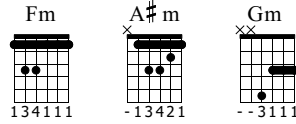

The Joke's On You

Porcupine Tree

Words & Music by Steven Wilson

Standard tuning

♩ = 66

Intro
Fm

S-Gt

TAB

A#m

TAB

TAB

Gm

TAB