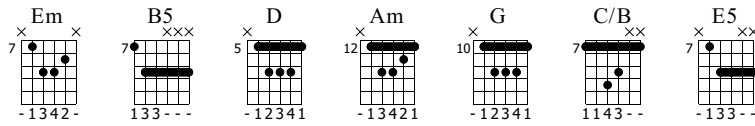

La Brise

Déportivo

Words & Music by Déportivo

Standard tuning

♩ = 120

E-Gt

1 **Em** **B5** **Em**

4 **Em** **Em** **D**

8 **Am** **G**

Couplet 1

11 **Em** **D** **Am** **G**

13 **Em** **D** **Am** **G**

15 **Em** **D** **Am** **G**

The main guitar tab consists of several systems of six lines (E, A, B, G, D, E) representing the strings. It includes various fret numbers (e.g., 7, 8, 9, 10, 11, 12, 13, 14) and chord names (Em, B5, D, Am, G) placed above the corresponding measures. The tab is divided into sections: an initial section (measures 1-7), a section starting at measure 4 (measures 4-7), a section starting at measure 8 (measures 8-10), and a 'Couplet 1' section (measures 11-15). Each measure contains a sequence of notes and rests, often grouped with brackets and numbers (e.g., 3 for triplets). Some notes are marked with 'X' to indicate muted strings. The piece is in 4/4 time with a tempo of 120 beats per minute.