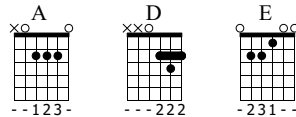

# Ich

...

Words & Music by ...

Standard tuning

Moderate  $\text{♩} = 150$

E-Gt

$\text{♩} = \text{triple}$

*f*

Capo. fret 1

TAB

4

7

10

Detailed guitar tab for the song 'Ich'. The score is in 4/4 time with a tempo of 150 bpm. It features a capo at the first fret and a moderate tempo. The music is primarily composed of eighth-note chords, with a triplet of eighth notes at the beginning. The chords used are A, D, and E. The tab includes fret numbers and string numbers for each note.