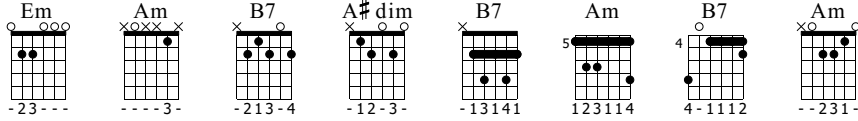

Romance

Rene Bartoli

Standard tuning

♩ = 65

N-Gt

Em Am B7

f
let ring

T
A
B