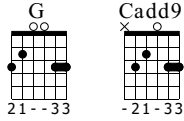

Anyone Else But You

The Moldy Peaches

Standard tuning

Moderate ♩ = 120

Intro
G Cadd9

S-Gt

TAB

4

G Cadd9

TAB

8

Verse 1
G Cadd9

TAB

12

G Cadd9

TAB