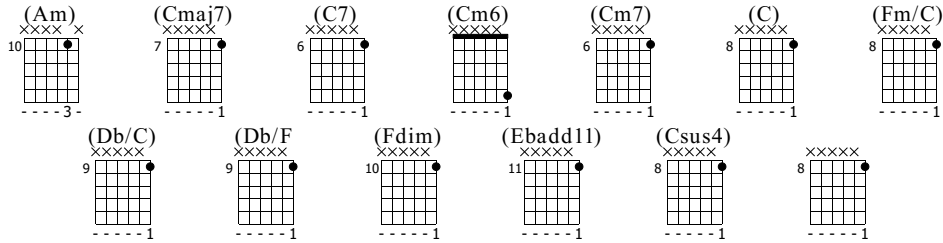

The Gallery

Muse
Hullabaloo

Music by Music by Matthew Bellamy

Standard tuning

♩ = 100

Ad. lib. dist. fx

Intro

S-Gt

37

let ring

TAB

22 19 20 22 20 19 22 20 21 21 21 21 21 21 22 21 21 22 19 20 22 20 19 22 21 20 21

40

let ring

TAB

22 19 20 22 20 19 22 20 21 21 21 21 21 21 22 21 20 21 22 19 20 22 20 19 22 21 20 21