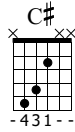

# When The Moment's Gone

Sikth  
Death of a Dead Day

User Defined

- ① = D#    ④ = C#
- ② = A#    ⑤ = G#
- ③ = F#    ⑥ = C#

Moderate ♩ = 66

E-Gt C#

*f* *let ring*

T  
A  
B

T  
A  
B

P.M.----- | S.H. P.M.----- |

T  
A  
B

5

P.M. *let ring*

TAB

5 3 2 0 7 6 6 12 5 8 5 0 5 4 5 X X 1 4 3 1 1 0 3

7

TAB

5 3 2 0 7 6 0 5 6 7 6 3 6 5 4 7 4 5 0 (5)

11

TAB

21

The image shows a musical score for guitar. The top staff is a treble clef staff with a key signature of one sharp (F#). It begins with a measure of rest, followed by a quarter note on F#4, an eighth note on G#4, an eighth note on A4, and a quarter note on B4. The second measure contains a quarter note on C#5, a quarter note on D5, and a quarter note on E5. The third measure contains a quarter note on F#5, a quarter note on G5, and a quarter note on A5. The bottom staff is a guitar TAB staff with three lines labeled T, A, and B. The first measure has a 7 on the B string. The second measure has a 7 on the B string, a 7 on the A string, and a 9 on the T string. The third measure has a 7 on the B string and a 6 on the A string.