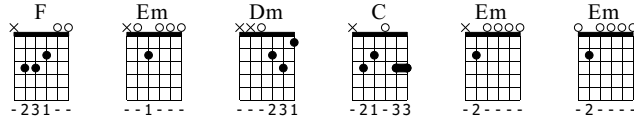

# Nehan Ninpocho

Onmyouza (tab by archie2k2)

Mugen-Hoyo

Words & Music by Matatabi

Standard tuning

Moderate ♩ = 191

**Intro**

E-Gt