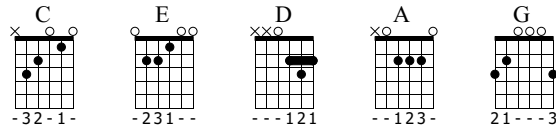

Yeah, I'm in Love with an Android

Say Hi to Your Mom

Ferocious Mopes

Standard tuning

Moderate ♩ = 120

Her kisses are metallic and her touch is firm but cold. And I don't think she sleeps at night, plugs into the

Intro Strum C

Verse 1 C E D A C E D

E-Gt

p

P.M.

wall. And we

Chorus A E D G C E D G C

let ring

The neighbors are a bunch and they're quisi- tive. They don't like heavy metal, or the type she shacks with. But I

Verse 2 C E D A C E D A **Chorus** E D

Outro w/ Piano

29

G C E D G C C E D

let ring

T	3	0	0	2	3	0	0	0	0	2
A	0	1	0	3	0	1	0	0	1	3
B	2	2	1	2	0	0	2	2	2	0
	3	0	0	0	3	0	0	0	0	0