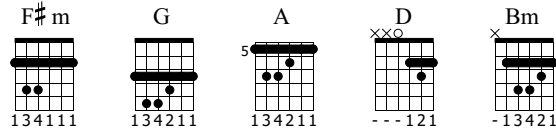

# Viento

Caifanes  
Vol. 1

Words by Saúl Hernández

Music by Caifanes

Standard tuning

♩ = 126

E-Gt

Musical notation for measures 1-2. Treble clef, 4/4 time. The music consists of eighth notes. A dynamic marking of  $f$  and P.M. (palm mute) is present. The guitar tab below shows fret numbers 7-7.

Musical notation for measures 3-4. Treble clef, 4/4 time. The music consists of eighth notes. A dynamic marking of  $f$  and P.M. is present. The guitar tab below shows fret numbers 4-4-4-4-4-4-4-4-4-4-4-4-4-4-4-4-5-5-5-5-5-5-5-5-5-5-5-5-5-5-5-5.

Musical notation for measures 5-6. Treble clef, 4/4 time. The music consists of eighth notes. A dynamic marking of  $f$  and P.M. is present. The guitar tab below shows fret numbers 7-7.

Musical notation for measures 7-8. Treble clef, 4/4 time. The music consists of eighth notes. A dynamic marking of  $f$  and P.M. is present. The guitar tab below shows fret numbers 4-4-4-4-4-4-4-4-4-4-4-4-4-4-4-4-5-5-5-5-5-5-5-5-5-5-5-5-5-5-5-5.

TAB

7-7-7-7-7-5-5-5-5-5 7-7-7-7-7-5-5-5-5-5 7-7-7-7-7-5-5-5-5-5

7-7-7-7-7-7-7-7-7-7 7-7-7-7-7-7-7-7-7-7 7-7-7-7-7-7-7-7-7-7

Bm G A

104

TAB

7-7-7-7-7-5-5-5-5-5 7-7-7-7-7-5-5-5-5-5 7-7-7-7-7-5-5-5-5-5

7-7-7-7-7-7-7-7-7-7 7-7-7-7-7-7-7-7-7-7 7-7-7-7-7-7-7-7-7-7