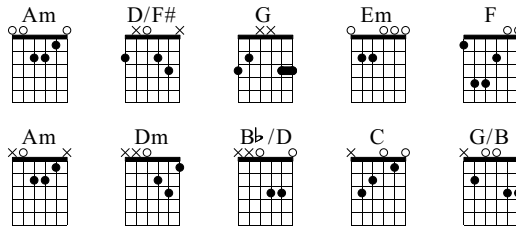

Rebirth

Rebirth
Angra
Rebirth

Words & Music by Angra

Standard tuning

♩ = 145

Intro

E-Gt

Am D/F# G Em F G

f
let ring

T
A
B

Am Dm Bb/D

let ring

T
A
B

C Am Dm

let ring

T
A
B

B \flat /D C G/B

10

let ring

TAB

Voz

13

let ring

TAB

2-2-2-2-2-2-2-2-2-2-2-2-2-2-2-2 3-3-3-3-3-3-3-3-2-2-2-2-2-2-2-2

110

T
A
B

0-0-0-0-0-0-0-0-0-0-0-0-0-2-2 3-3-3-3-3-3-3-3-5-5-5-5-5-5-5-5

112

T
A
B

2-2-2-2-2-2-2-2-2-2-2-2-2-2-2-2 3-3-3-3-3-3-3-3-2-2-2-2-2-2-2-2