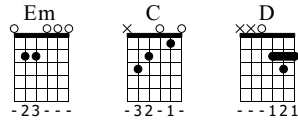

Awakening

Judas Priest

Standard tuning

Moderate ♩ = 115

S-Gt

Em

f

TAB: 0 2 2 0 0 0 2 | 3 0 1 0 0 0 | 0 0 0 0 2

C

TAB: 2 0 3 0 2 0 | 3 0 1 0 1 0 | 3 0 1 0 0 0

D

TAB: 0 2 3 0 0 2 3 2 | 3 2 3