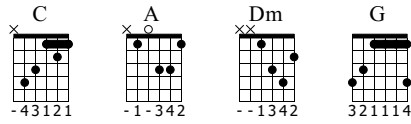

Language

Scott Mattew
Showbus O.S.T

Tune down 1/2 step
①= D# ④= C#
②= A# ⑤= G#
③= F# ⑥= D#

Moderate ♩ = 60

S-Gt

p
let ring

4

7