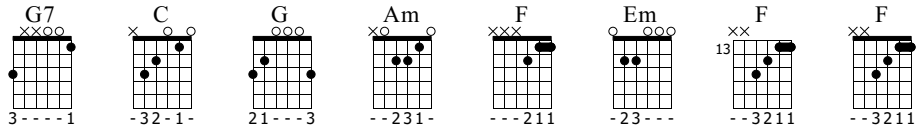

First Love

Arranged by Handoyo

Visit - <http://handoyo-sologuitarist.blogspot.com>

C - Major

Standard tuning

Moderate ♩ = 80

S-Gt

The score consists of three systems of music. Each system includes a standard notation staff for the guitar and a corresponding tablature staff. The first system covers measures 1-3 with chords G7, C, and G. The second system covers measures 4-7 with chords Am, F, C, and Em. The third system covers measures 8-11 with chords Am, Em, F, and G. The tablature includes fret numbers, bar lines, and dynamic markings such as 'f' and 'let ring'.