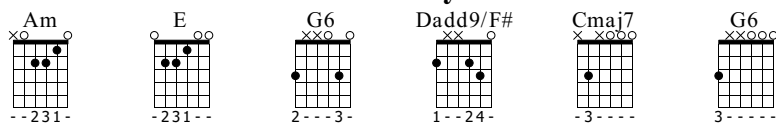

There was a day

(aus der t-mobile Werbung)

Matt Ryan

Standard tuning

Moderate ♩ = 120

verse

Am E G6

N-Gt

f

TAB: 2 1 0 1 2 1 | 1 0 0 1 0 | 0 3 0 3 0 3

chorus

Dadd9/F# Cmaj7

4x

TAB: 2 3 0 3 2 3 | 0 0 0 0 0 | 0 0 0 0 0

G6 Cmaj7

TAB: 0 0 0 0 0 0 | 0 0 0 0 0 | 0 0 0 0 0 0 | 0 0 0 0 0 0