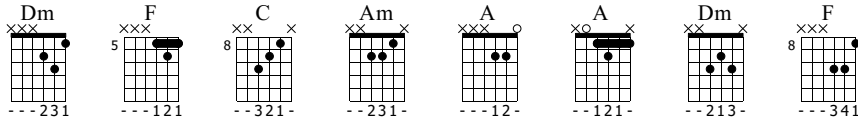

Greensleaves

Medioeval Ballad

Standard tuning

Ballad ♩ = 140

S-Gt

1

Dm F C Am

Tablature for measures 1-5:
Measure 1: 3
Measure 2: 1 3 2
Measure 3: 5 6 5
Measure 4: 3 0 1 5 0
Measure 5: 1 2 2 2 2

6

Dm A Dm F C

Tablature for measures 6-10:
Measure 6: 1 3 2 3 3
Measure 7: 0 2 1 2 2
Measure 8: 2 3
Measure 9: 1 3 2 3 5 6 5
Measure 10: 3 0 1 5 0

13

Am Dm A Dm F

Tablature for measures 13-17:
Measure 13: 1 3 0 2 1 2
Measure 14: 1 3 0 2 2 3
Measure 15: 2 0 2 0 2
Measure 16: 3 (3) (2) (3)
Measure 17: 8 8 8 7 5 10 10 10 6 5

20

C Am Dm A F

Tablature for measures 20-24:
Measure 20: 3 0 1 5 0
Measure 21: 1 3 0 2 2
Measure 22: 1 3 2 3 2 3
Measure 23: 0 2 1 2 2
Measure 24: 8 8 10 10 10

27

C Am Dm A Dm

T
A
B

8 7 5 3 0 1 3 0 1 0 2 3 2 3 2 0 0 2 3 2 3 (3) (3) (3)