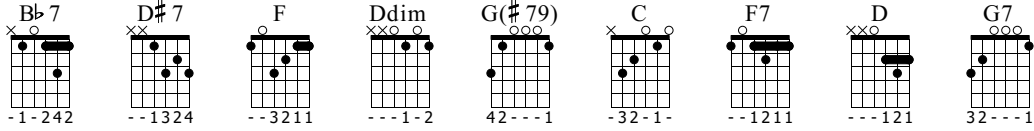

Kenny'll Make It

Standard tuning

Moderate $\text{♩} = 120$

1

S-Gt

f

B \flat 7 B \flat 7 B \flat 7 B \flat 7 D \sharp 7 D \sharp 7 D \sharp 7 D \sharp 7 B \flat 7 B \flat 7 B \flat 7 B \flat 7 F F B \flat 7 B \flat 7

T 1 1 1 1 3 3 3 3 1 1 1 1 1 1 1 1
 A 3 3 3 3 2 2 2 2 3 3 3 3 1 1 1 3
 B 0 0 0 0 1 1 1 1 0 0 0 0 2 2 1 1
 1 1 1 1 3 3 3 3 1 1 1 1 3 3 0 0

5

D \sharp 7 D \sharp 7 D \sharp 7 D \sharp 7 D \sharp 7 D \sharp 7 D \sharp 7 D \sharp 7 B \flat 7 B \flat 7 B \flat 7 B \flat 7 Ddim Ddim G(#79) G(#79) C C C C