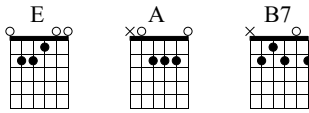

Only Daddy That'll Walk The Line

Waylon Jennings

Standard tuning

Moderate $\text{♩} = 162$

Intro

E-Gt

ff

TAB

7 7 0 5 5 0 | 4 4 0 2 0 | 3 2 0 | 7 7 0 5 5 0

E

let ring † let ring † let ring † let ring † let ring † let ring †

TAB

4 4 0 2 0 | 3 2 0 | 0 2 0 2 2 2 | 0 2 0 2 2 2 | 0 2 0 2 2 2 | 0 2 0 2 2 2

A

let ring † let ring † let ring † let ring † let ring † let ring †

TAB

0 0 0 0 | 0 0 0 0 | 0 2 0 2 2 2 | 0 2 0 2 2 2 | 0 2 0 2 2 2 | 0 2 0 2 2 2

B7

let ring † let ring † let ring † let ring † let ring † let ring †

TAB

0 0 0 0 | 0 0 0 0 | 2 2 0 0 2 2 | 2 2 0 0 2 2 | 2 2 0 0 2 2 | 2 2 0 0 2 2