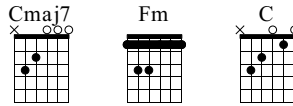

TAURUS 3

Crisis

Music by Mike Oldfield

Standard tuning

Moderate Latin Feel ♩ = 200

PLAY WITH CAPO 6

N-Gt

Measures 1-3 of the guitar part. The treble clef staff shows a melody starting on G4. The bass clef staff shows a bass line. The first measure has a forte (f) dynamic marking. The guitar tablature below shows fingerings: 3-5, 2-3-5, 2-4-5, 7-5-6-8, 6-5, 3-5-6, 4-5, 3-4-5.

Measures 4-6 of the guitar part. The treble clef staff shows a melody with eighth notes. The bass clef staff shows a bass line. The guitar tablature below shows fingerings: 3-5-3-2-3, 5-2-3, 3-5, 2-3-5, 2-4-5, 7-5-6-8, 6-5, 3-5-6, 4-5, 3-4-5.

1. 2.

Measures 7-9 of the guitar part. Measure 7 has a first ending bracket. Measure 8 has a triplet of eighth notes. Measure 9 has a second ending bracket. The guitar tablature below shows fingerings: 3-5-3-2, 5, 3-5, 2, 3-5-3-2, 5, 3, 5-5-6-3, 4-5-2.

Measures 10-12 of the guitar part. Measure 10 has a triplet of eighth notes. Measure 11 has a triplet of eighth notes. Measure 12 has a triplet of eighth notes. The guitar tablature below shows fingerings: 3-5-3-2-3, 5-2-3, 3, (3) 5-5-6-3, 4-5-0, 1 0 3 5 0, 2 0 3 5 0, 3 5-5-6-3, 4-5-2.