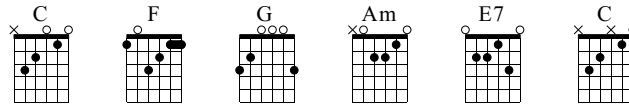

Le Derviche Tourneur

Marcel Dadi

Music by Marcel Dadi

Standard tuning

♩ = 180

VERY SLOWLY AT FIRST

C F G C

S-Gt