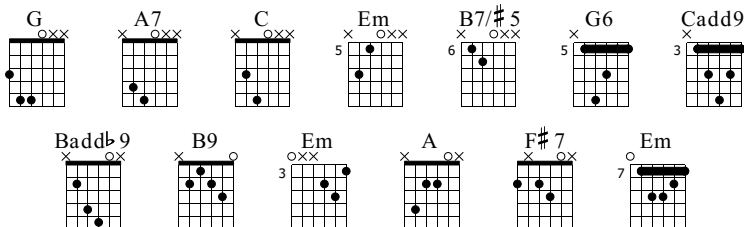

Robert The President

Music by Marcel Dadi

Standard tuning

♩ = 165

S-Gt

(♩ = ♪³)
G

f

Tablature for the first system:

T																			
A	4	5	X		5	5	0	X	5	5		0	5	3	2	5	0	X	5
B	4	5	X	5	5	0	X	5	5		X	5	3	2	5	X	4	X	5

A7

C

Tablature for the second system:

T																			
A	(5)	0	5	4	5	0	X	5	5	0	X	3	2	5	X	5	(5)	X	0
B	(4)	X	4	5	X	4	X	5	5	X	3	X	5	X	3	5	(3)	X	5

G

Tablature for the third system:

T																			
A	0	X	3	2	5	0	X	5	5	(5)	0	5	0	X	5	5	0	X	5
B	X	5	5	3	2	5	X	5	5	(2)	X	2	5	X	5	5	X	2	X

Em

B7/#5

G6

Tablature for the fourth system:

T																			
A	5	7	X	9	0	X	9	9	7	7	0	7	0	X	7	9	5	7	5
B	5	7	X	7	9	X	9	9	6	7	X	6	7	X	7	9	5	X	7