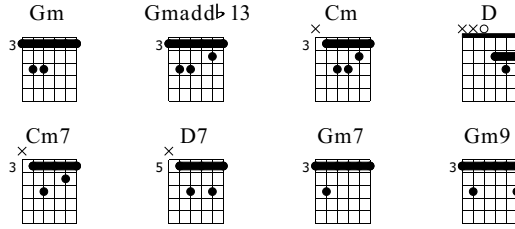

# Black Books Theme

Standard tuning

Moderate ♩ = 220

Chords: Gm, Gmaddb13, Gm, Cm, D, Gm, Cm7, D7

N-Gt

TAB

3	3	3	3	2	3	3	3
3	3	3	4	2	3	3	3
3	3	3	5	0	3	3	3
3	3	3	5	3	3	3	3

Chords: Cm, Gm, Cm7, D7, Gm, Cm7

TAB

3	3	3	3	3	3
4	4	3	3	5	3
5	5	5	5	7	5
3	3	3	5	5	3

Chords: Gm7, Gm9, Gm7, Gm9, Gm9

TAB

3	(3)	3	3	3
3	5	3	3	5
3	5	3	5	5
3	5	3	5	5

Chords: Gm9

TAB

(5)
(5)
(5)
(3)