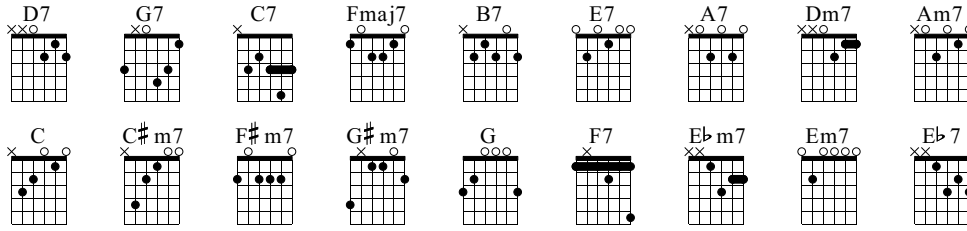

# Prelude To A Kiss

Tabbed by Iriathz

Duke Ellington

Standard tuning

Moderate ♩ = 120

S-Gt

Chords: D7, G7, C7, Fmaj7, B7, E7, A7, Dm7, Dm7, G7

*f*

TAB

Chords: Am7, D7, Dm7, G7, CMA7, A7, D7, G7, C, B7, EMAJ7, C#m7

TAB

Chords: F#m7, B7, G#m7, G, F#m7, F7, EMAJ7, C#m7, F#m7, B7, EMAJ7, A7

TAB

18

Dm7 Ebm7 Em7 Eb7 D7 G7 C7 Fmaj7 B7 E7 A7 D7 Dm7 G7

T	1	2	0	3	2	1	3	0	2	0	0	2	1	1
A	1	2	0	2	1	3	5	1	0	0	2	1	1	3
B	0	3	0	3	2	4	2	2	2	1	2	2	2	4
B	0	1	0	1	0	0	3	0	1	0	0	0	0	0
B	0	2	0	1	0	0	3	1	2	2	0	0	0	3