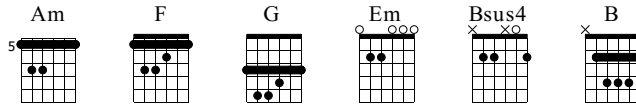

Crusader

Chris de Burgh

Crusader

Words & Music by Chris de Burgh

Standard tuning

Moderate ♩ = 80

S-Gt

Am F F G Am F

f
let ring

TAB: 5 8-7 8-5 1 (1) 1 3 5 8-7 8-5 1
5 2 2 2 2 2 2 2 2 2 2 2
7 7 7 3 3 3 3 3 3 3 3 3
5 7 7 1 3 1 3 5 7 7 5

F G Am tr~ F

let ring tr~let ring

TAB: (1) 1 3 5 8-7(8) 1 (1) 0-2 0-1-3 0-1-0 3-0
(2) 1 3 5 8-5 2 (2) 3 3 3 3 3
(3) 3 3 3 5 7 7 7 3 3 3 3 3
(1) 3 1 3 5 7 7 5 3 3 3 3 3

Am Em

let ring

TAB: 5 8-7 8-5 12 (12) 8-5 0 1 2 3 2 3-0 1 0 0 0
5 5 5 5 5 5 5 5 5 5 5 5 5 5 5 5
7 7 7 3 3 3 3 3 3 3 3 3 3 3 3 3
5 7 7 1 3 1 3 5 7 7 5 1 0 0 2 2 0 0 0