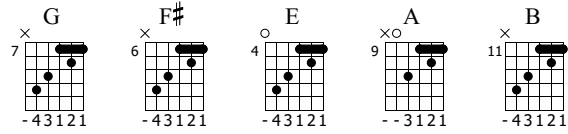

Does What She Does

ft. Juelz Santana

Lil' Wayne

My Face Can't Be Felt

Standard tuning

Moderate ♩ = 140

E-Gt

The first system of music features a treble clef staff with a 4/4 time signature. The melody consists of a series of notes: G4, A4, B4, C5, B4, A4, G4. The guitar tablature below shows the fret numbers for each note: 7, 9, 10, 9, 7. The first measure is marked with a forte (f) dynamic. The second measure shows a G chord and an F# chord. The third measure is a repeat sign.

The second system of music features a treble clef staff with a 4/4 time signature. The chords are: G, F#, E, F#, G, A, B. The guitar tablature below shows the fret numbers for each chord: 7, 6, 4, 6, 7, 9, 11. The first measure is marked with a forte (f) dynamic.